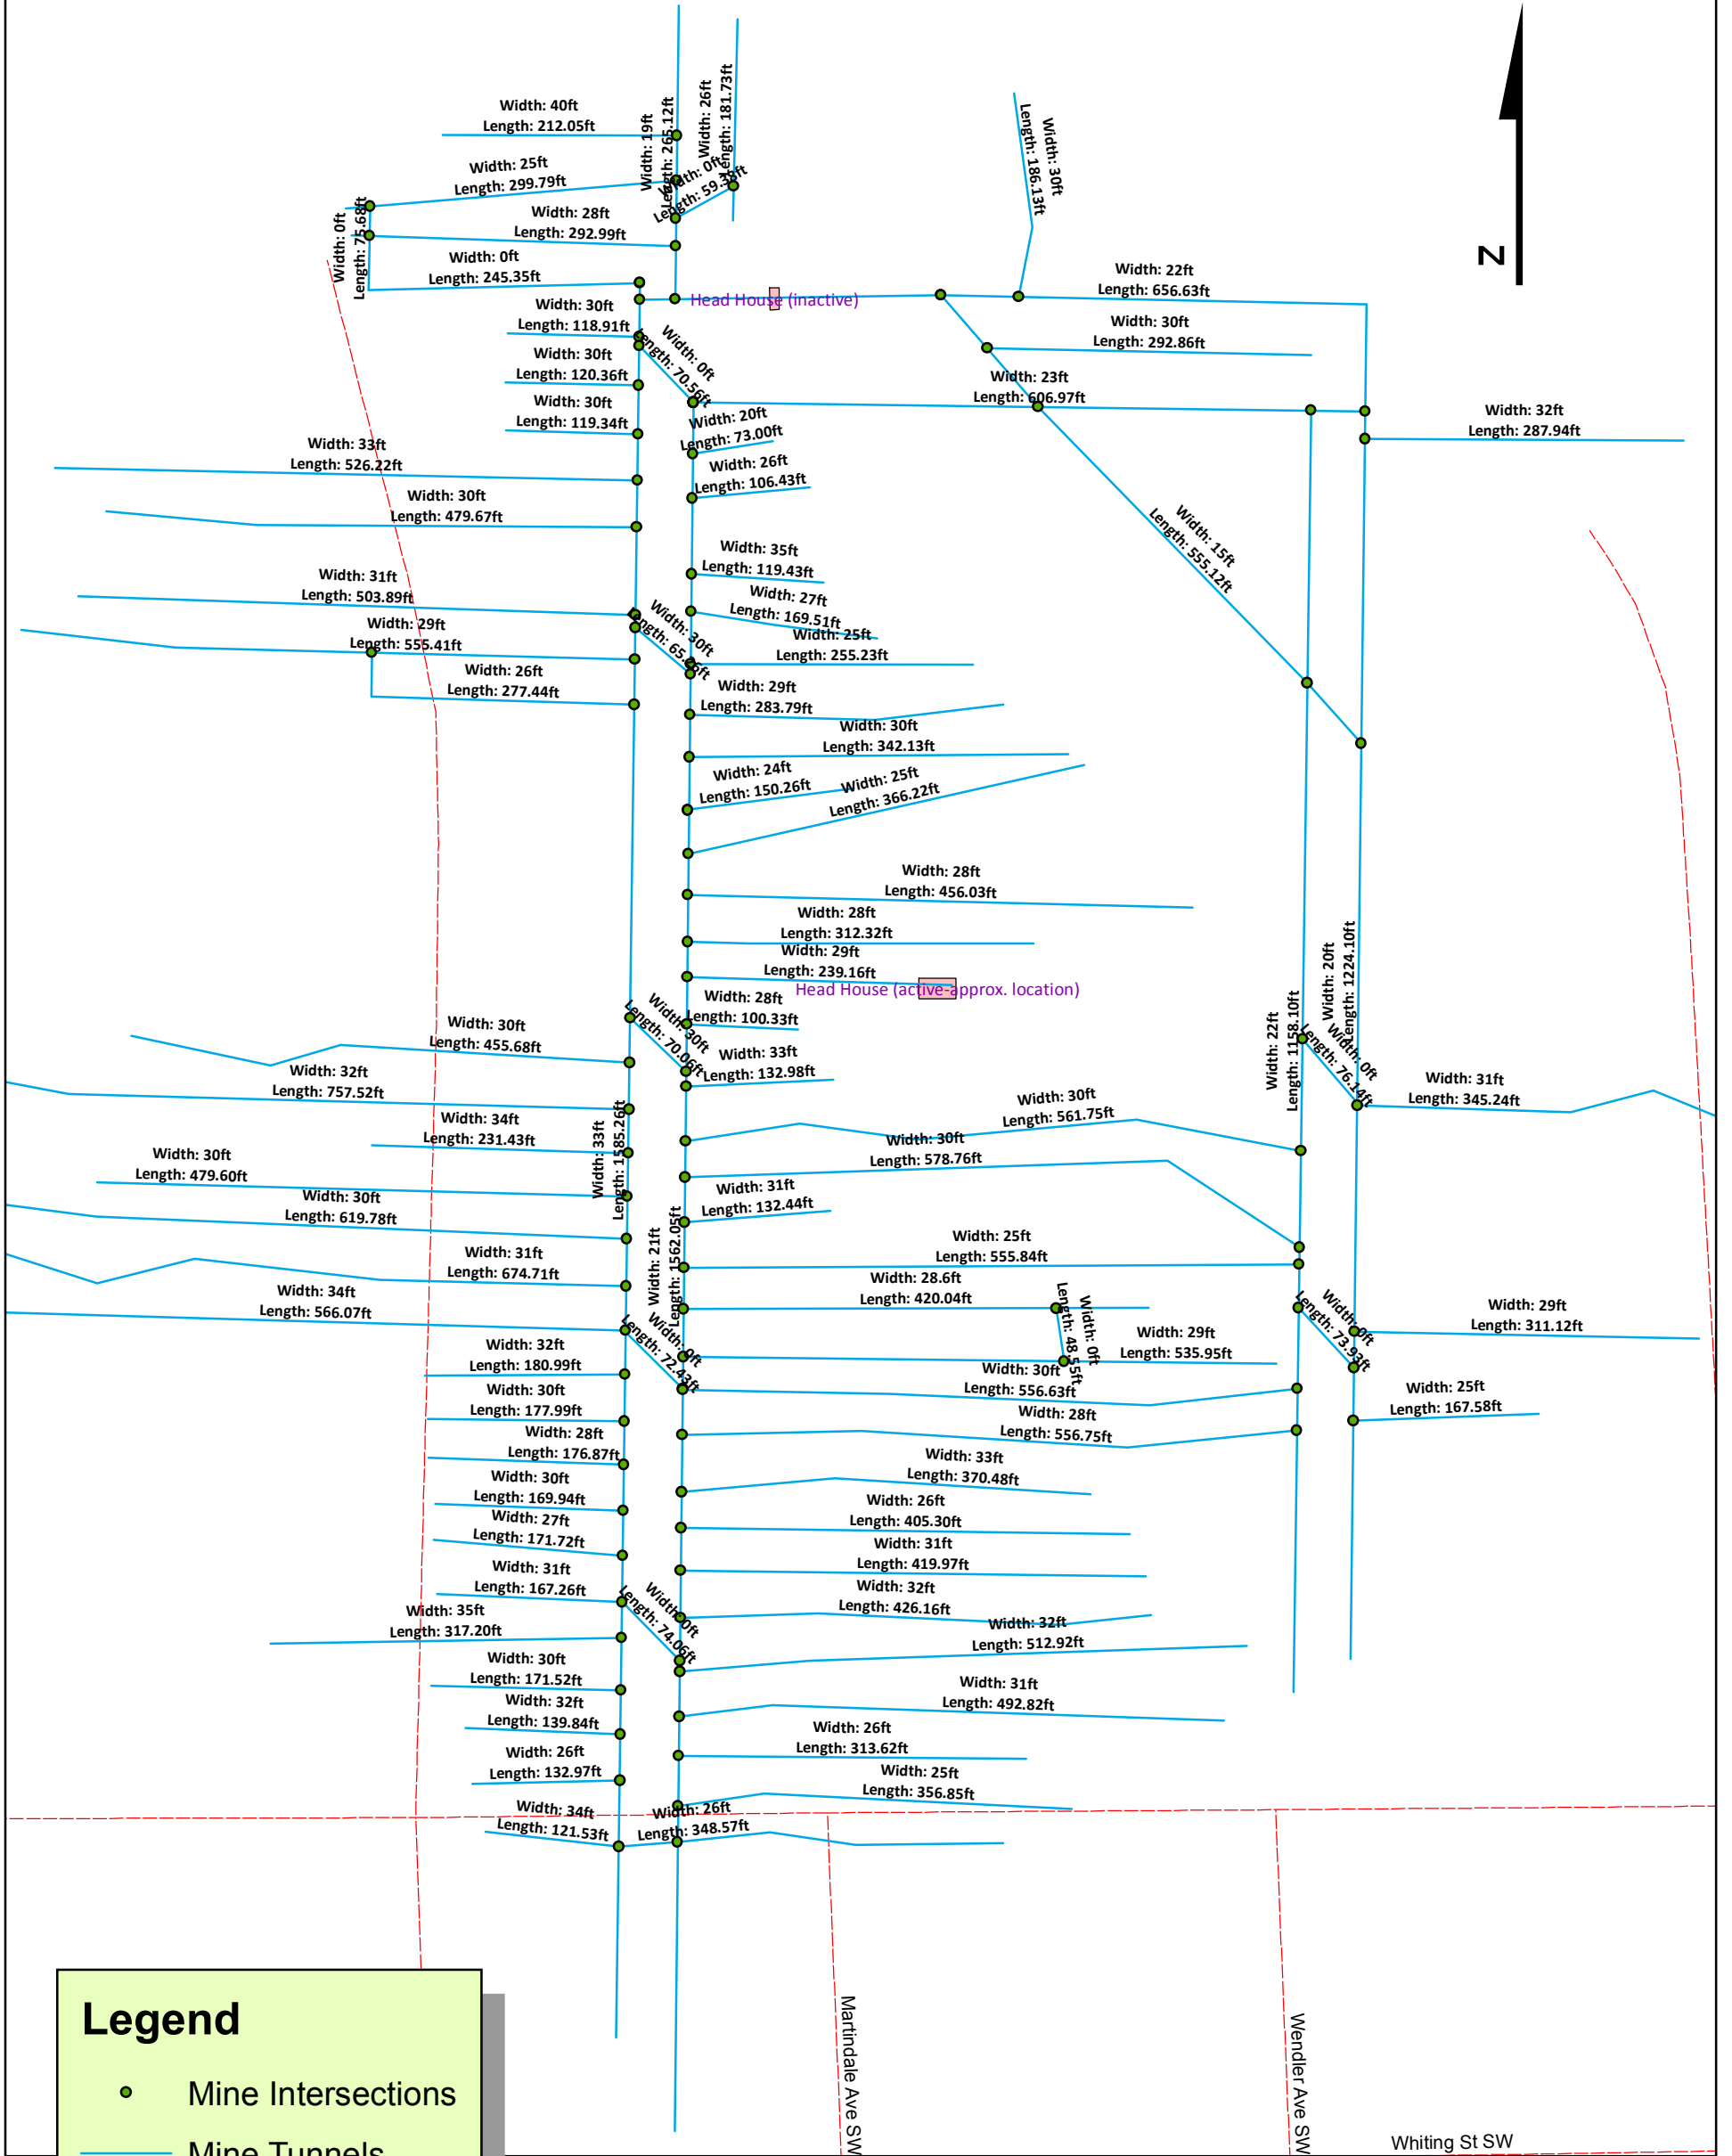

Michigan Natural Storage Mine Base Map

Legend

- Mine Intersections
- Mine Tunnels
- Mine Features
- - - Surface Roads