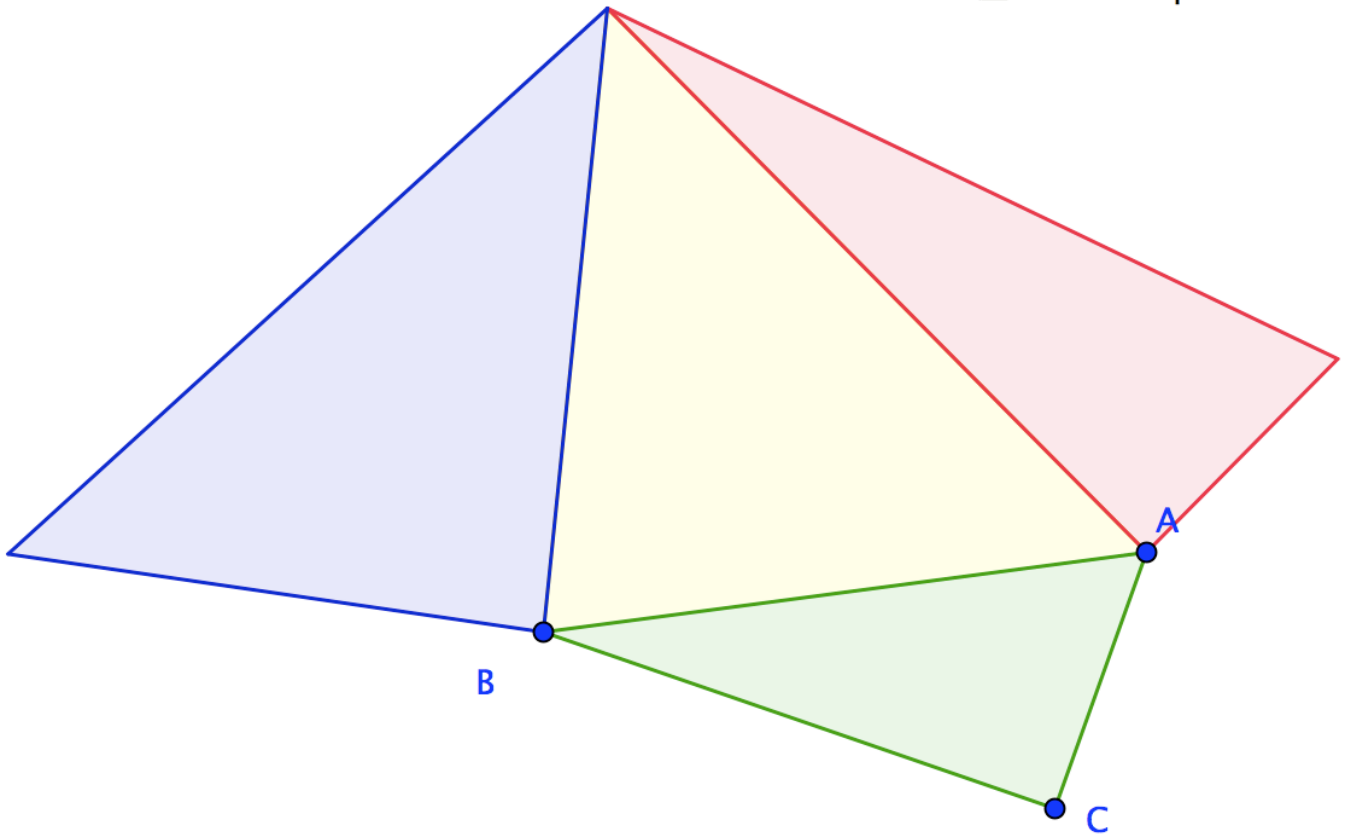

vertex position

prism or quadrilateral prism.

! a

Surface Area = 520.77 units²