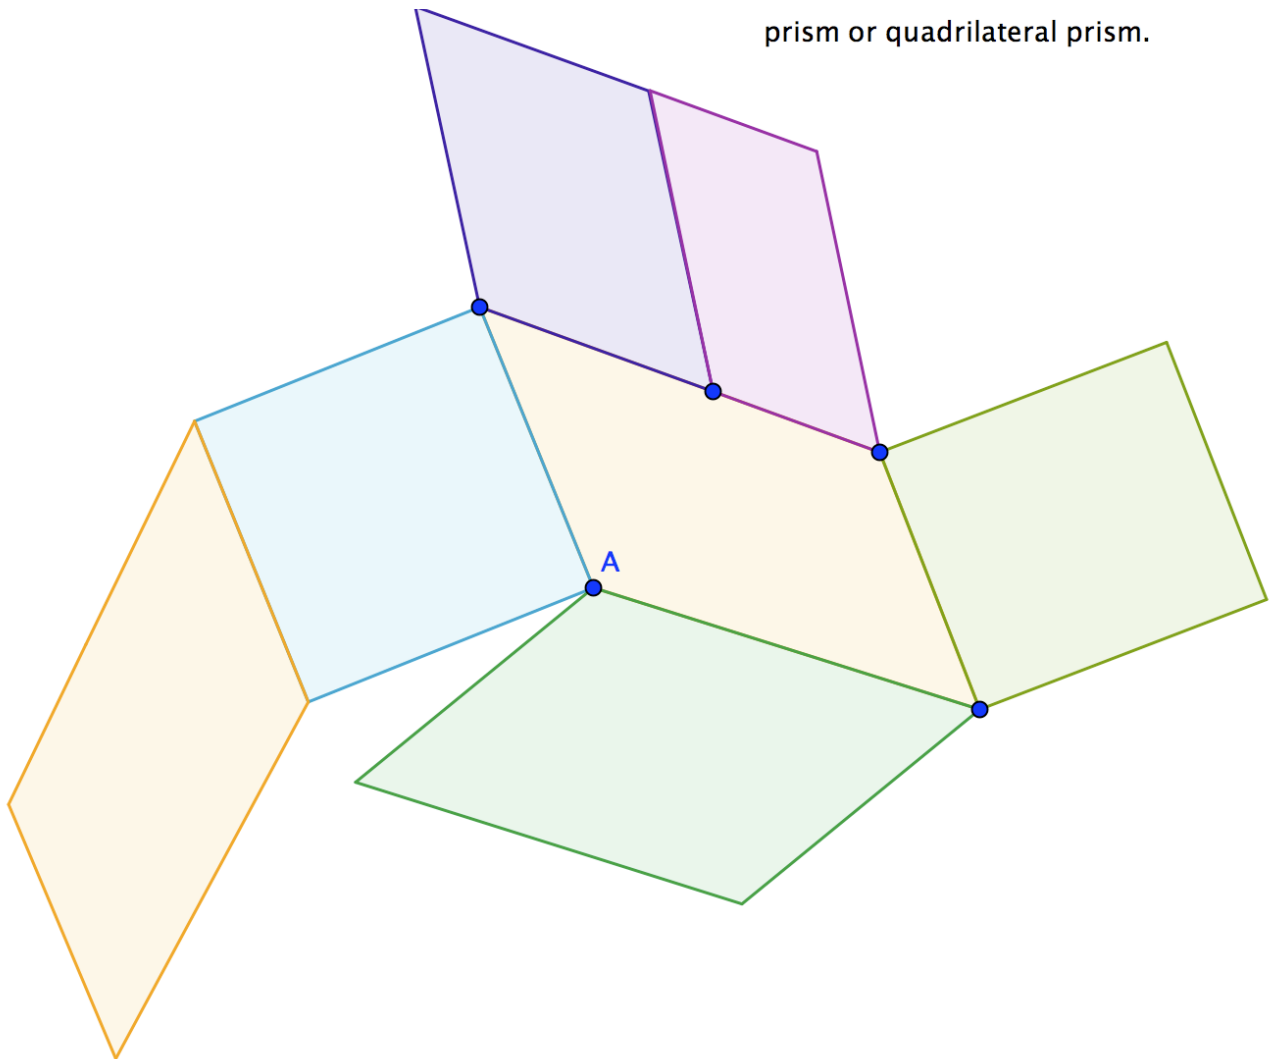

vertex position

prism or quadrilateral prism.

! a

Surface Area = 520.77 units²